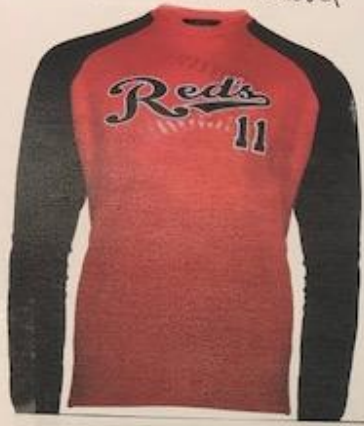

xGS Pro-Tech Pullover

Design E

$35⁰⁰

Black/Graphite

Front: Warriors

Sizes XS-4X